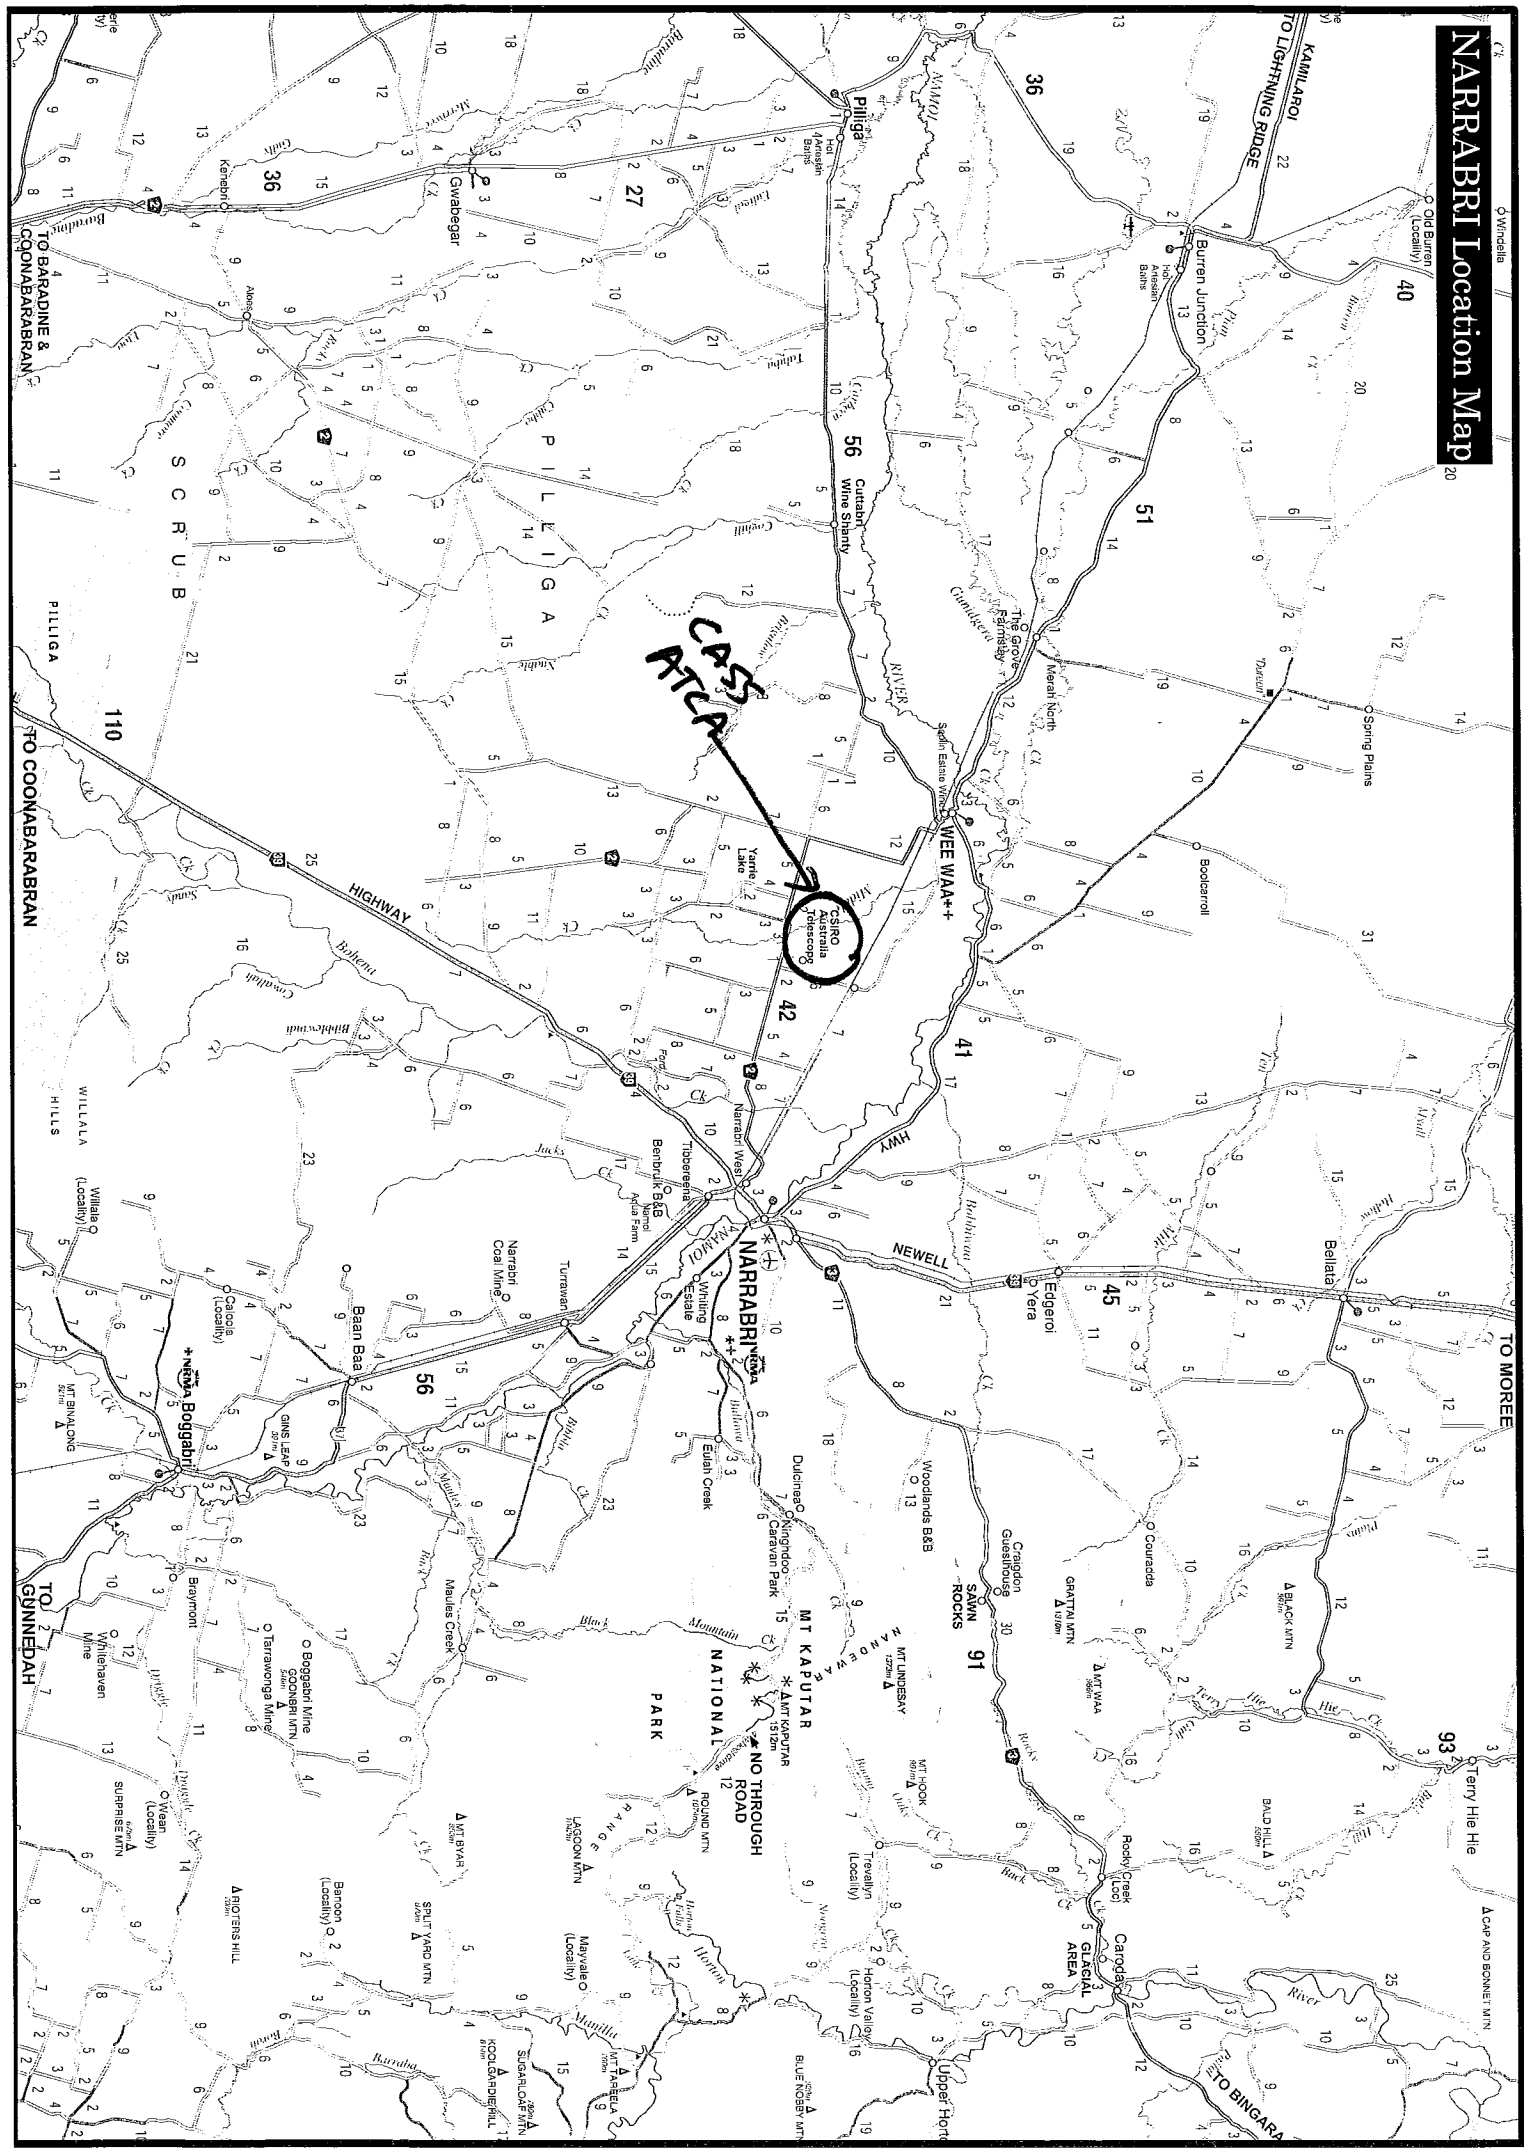

NARRABRI Location Map

Township of WEE WAA

LEGEND

- Highway
- Road / Street
- Railway
- Park, Golf Course
- School or Hospital
- Cemetary, Church, Post Office
- Caravan Park, Motel, Hotel
- Creek

STREET & FACILITY INDEX

Reproduction by permission from Narrabri Shire Council only
Boggabri / 45.cdr / 5-08-2005

B5	Warrior St
A7	Vera Leap Rd
A6	Trucking Yards Lane
A3	Stoneyhill Pl
D6	Short St
H2	Showgrounds
C5	Rose St
F4	Rivers St
C6	Railway Station
J3	Purcell Ave
F4	Police Station
D4	Mitchell St
D2	Maitland St
G2	Ludowick Park
F5	Louis St
E2	Lenora Cres
D1	Kilkenny Ct
D1	Kamilaroi Hwy
F2	John Grey Ave
F1	James Hibbens Ave
G4	Hospital
G4	Harris Ln
E1	George Wilson Ave
D2	George St
G1	Gabo Pl
F1	Empire Pl
E3	Delapine Pl
E3	Outdoor Park
E7	Outdoor Rd
D4	Copper St
E5	Comrie Ave
E5	Convent School
D4	Church St
B5	Christy St
E8	Chiffley Rd
C3	Charles St
C3	Charles Park, D6 & H3
E5	Garling Park
E5	Boundary Rd
B4	Boonaroo Rd
B5	Alma St
B5	Albion St