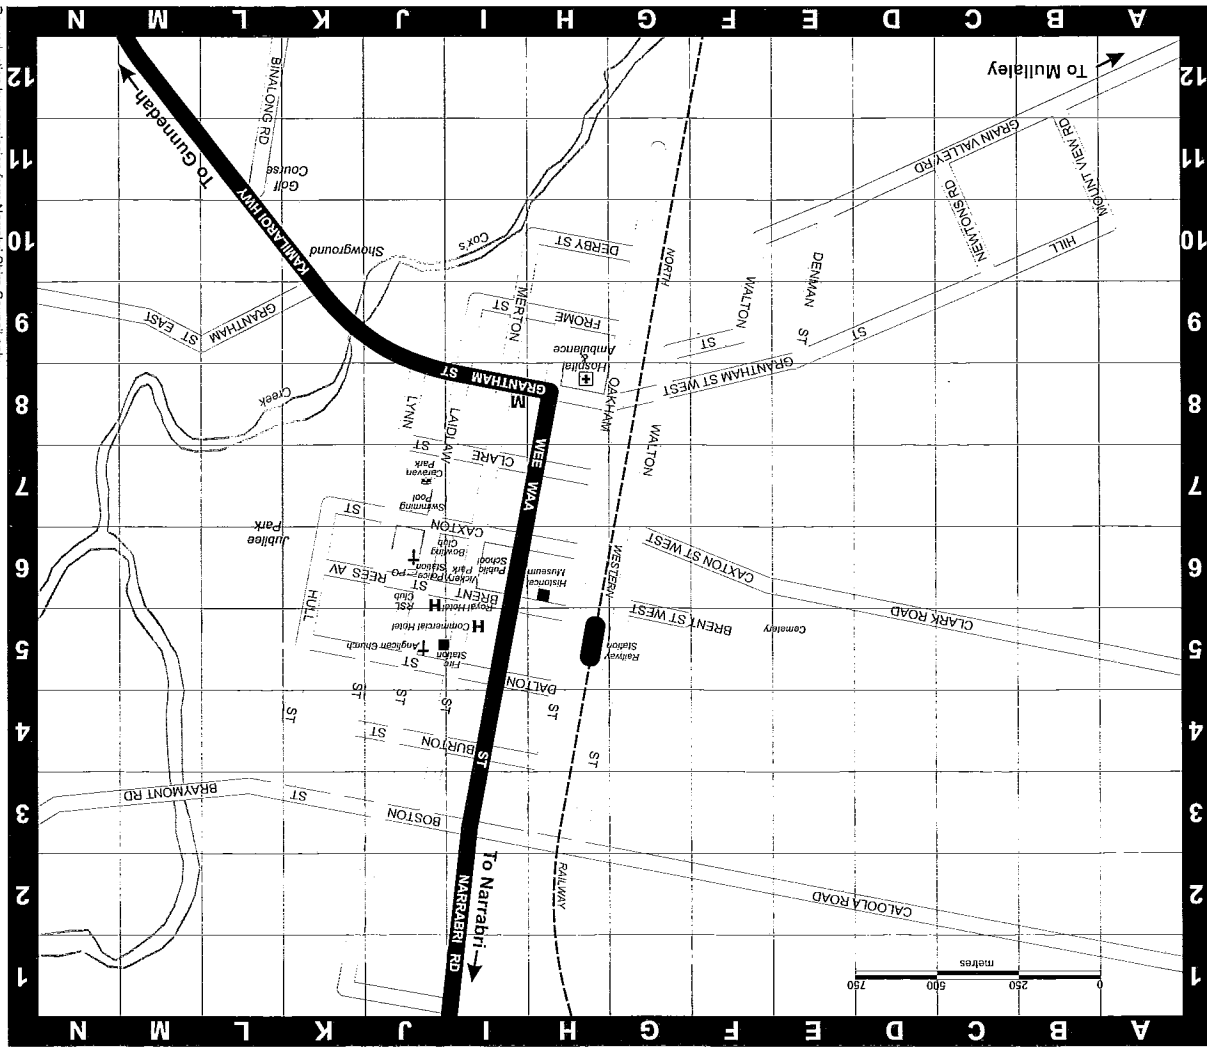

NARRABRI Location Map

Township of WEE WAA

LEGEND

- Highway
- Road / Street
- Railway
- Park, Golf Course
- School or Hospital
- Cemetary, Church, Post Office
- Caravan Park, Motel, Hotel
- Creek

STREET & FACILITY INDEX

Reproduction by permission from Narrabri Shire Council only
Boggabri / 45.cdr / 5-08-2005

B5	Warrior St
A7	Vera Leap Rd
A6	Trucking Yards Lane
A3	Stoneyhill Pl
D6	Short St
H2	Showgrounds
C5	Rose St
F4	Rivers St
C6	Railway Station
J3	Purcell Ave
F4	Police Station
D4	Mitchell St
D2	Maitland St
G2	Ludowick Park
F5	Louis St
E2	Lenora Cres
D1	Kilkenny Ct
D1	Kamilaroi Hwy
F2	John Grey Ave
F1	James Hibbens Ave
G4	Hospital
G4	Harris Ln
E1	George Wilson Ave
D2	George St
G1	Gabo Pl
F1	Empire Pl
E3	Delapine Pl
E3	Outdoor Park
E7	Outdoor Rd
D4	Copper St
E5	Comrie Ave
E5	Convent School
D4	Church St
B5	Christy St
E8	Chiffley Rd
C3	Charles St
C3	Charles Park, D6 & H3
E5	Garling Park
E5	Boundary Rd
B4	Boonaroo Rd
B5	Alma St
B5	Albion St

Township of BOGGABRI

LEGEND

- Highway
- Road / Street
- Railway
- Park, Golf Course
- School or Hospital
- Cemetary, Church, Post Office
- Caravan Park, Motel, Hotel
- Creek

STREET & FACILITY INDEX

Reproduction by permission from Narrabri Shire Council only
Boggabri / 45.cdr / 5-08-2005

F9	Walton St
H7	Wee Waa St
K11	Showground
J6	Rees Ave
J6	Police Station
H8	Oakham St
C10	Newtons Rd
B11	Mount View Rd
B19	Metton St
B18	Lyn St
B18	Laidlaw St
L6	Jubilee Park
K10	Kamilaroi Hwy
K6	Hill St
B10	Hill St
B10	Hospital
F8	Grantham St West
L9	Grantham St East
C11	Grain Valley Rd
F8	Grainham St
H9	Frome St
H10	Derby St
L15	Dalton St
L17	Clare St
E5	Cemetary
C6	Caxton St West
C6	Caxton Rd
L4	Burton St
G5	Brent St West
M3	Brent St
L3	Boston St West
L12	Binalong Rd