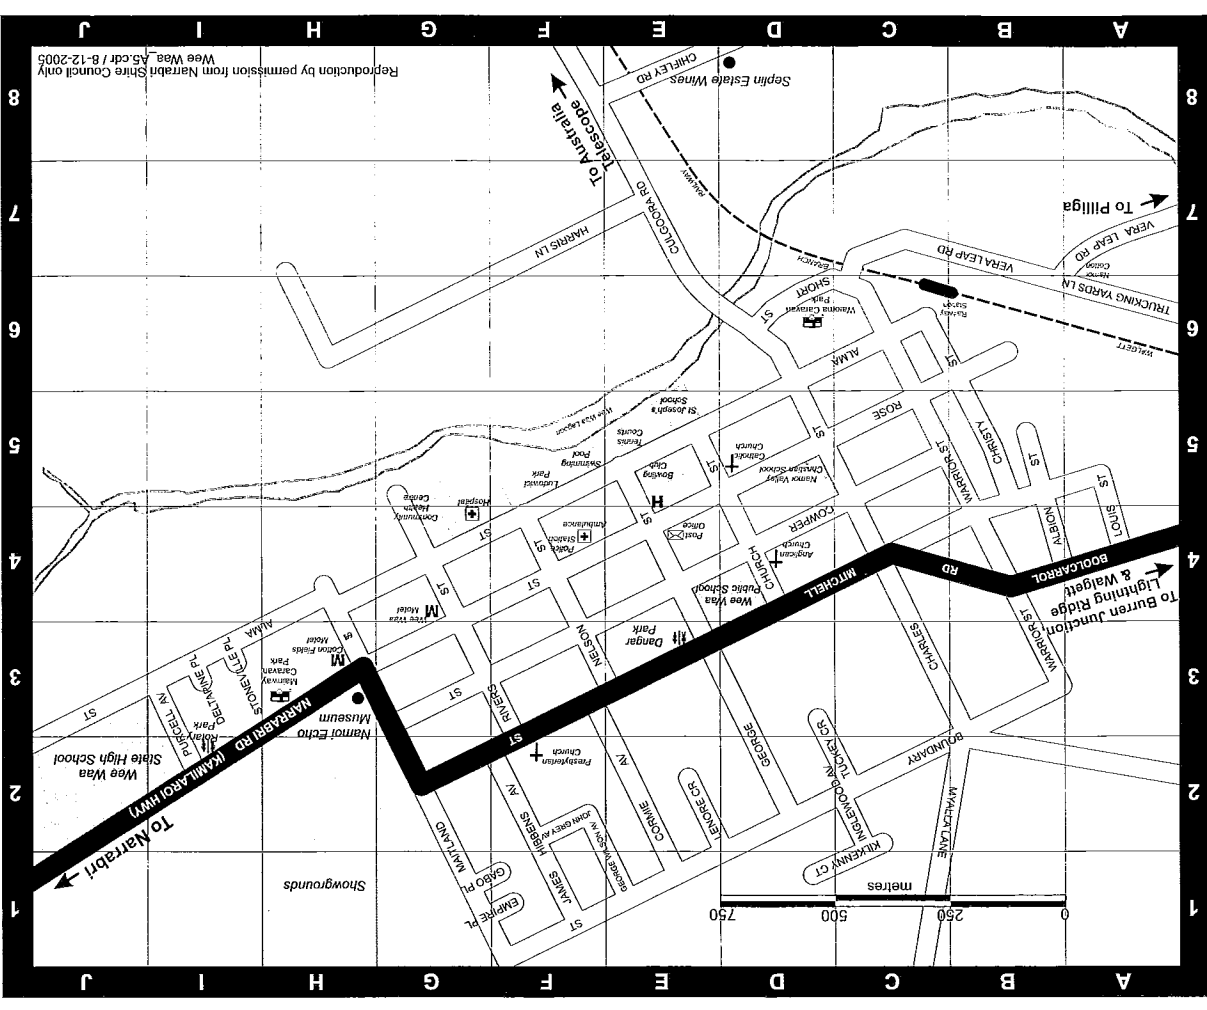

NARRABRI Location Map

Township of WEE WAA

LEGEND

- Highway
- Road / Street
- Railway
- Park, Golf Course
- School or Hospital
- Cemetary, Church, Post Office
- Caravan Park, Motel, Hotel
- Creek

STREET & FACILITY INDEX

Reproduction by permission from Narrabri Shire Council only
Boggabri / 45.cdr / 5-08-2005

B5	Warrior St
A7	Vera Leap Rd
A6	Trucking Yards Lane
A3	Stoneyhill Pl
D6	Short St
H2	Showgrounds
C5	Rose St
F4	Rivers St
C6	Railway Station
J3	Purcell Ave
F4	Police Station
D4	Mitchell St
D2	Maitland St
G2	Ludowick Park
F5	Louis St
E2	Lenora Cres
D1	Kilkenny Ct
D1	Kamilaroi Hwy
F2	John Grey Ave
F1	James Hibbens Ave
G4	Hospital
G4	Harris Ln
E1	George Wilson Ave
D2	George St
G1	Gabo Pl
F1	Empire Pl
E3	Delapine Pl
E3	Outdoor Park
E7	Outdoor Rd
D4	Copper St
E5	Comrie Ave
E5	Convent School
D4	Church St
B5	Christy St
E8	Chiffley Rd
C3	Charles St
C3	Charles Park, D6 & H3
E5	Garling Park
E5	Boundary Rd
B4	Boonaroo Rd
B5	Alma St
B5	Albion St

Township of BOGGABRI

LEGEND

- Highway
- Road / Street
- Railway
- Park, Golf Course
- School or Hospital
- Cemetary, Church, Post Office
- Caravan Park, Motel, Hotel
- Creek

STREET & FACILITY INDEX

Reproduction by permission from Narrabri Shire Council only
Boggabri / 45.cdr / 5-08-2005