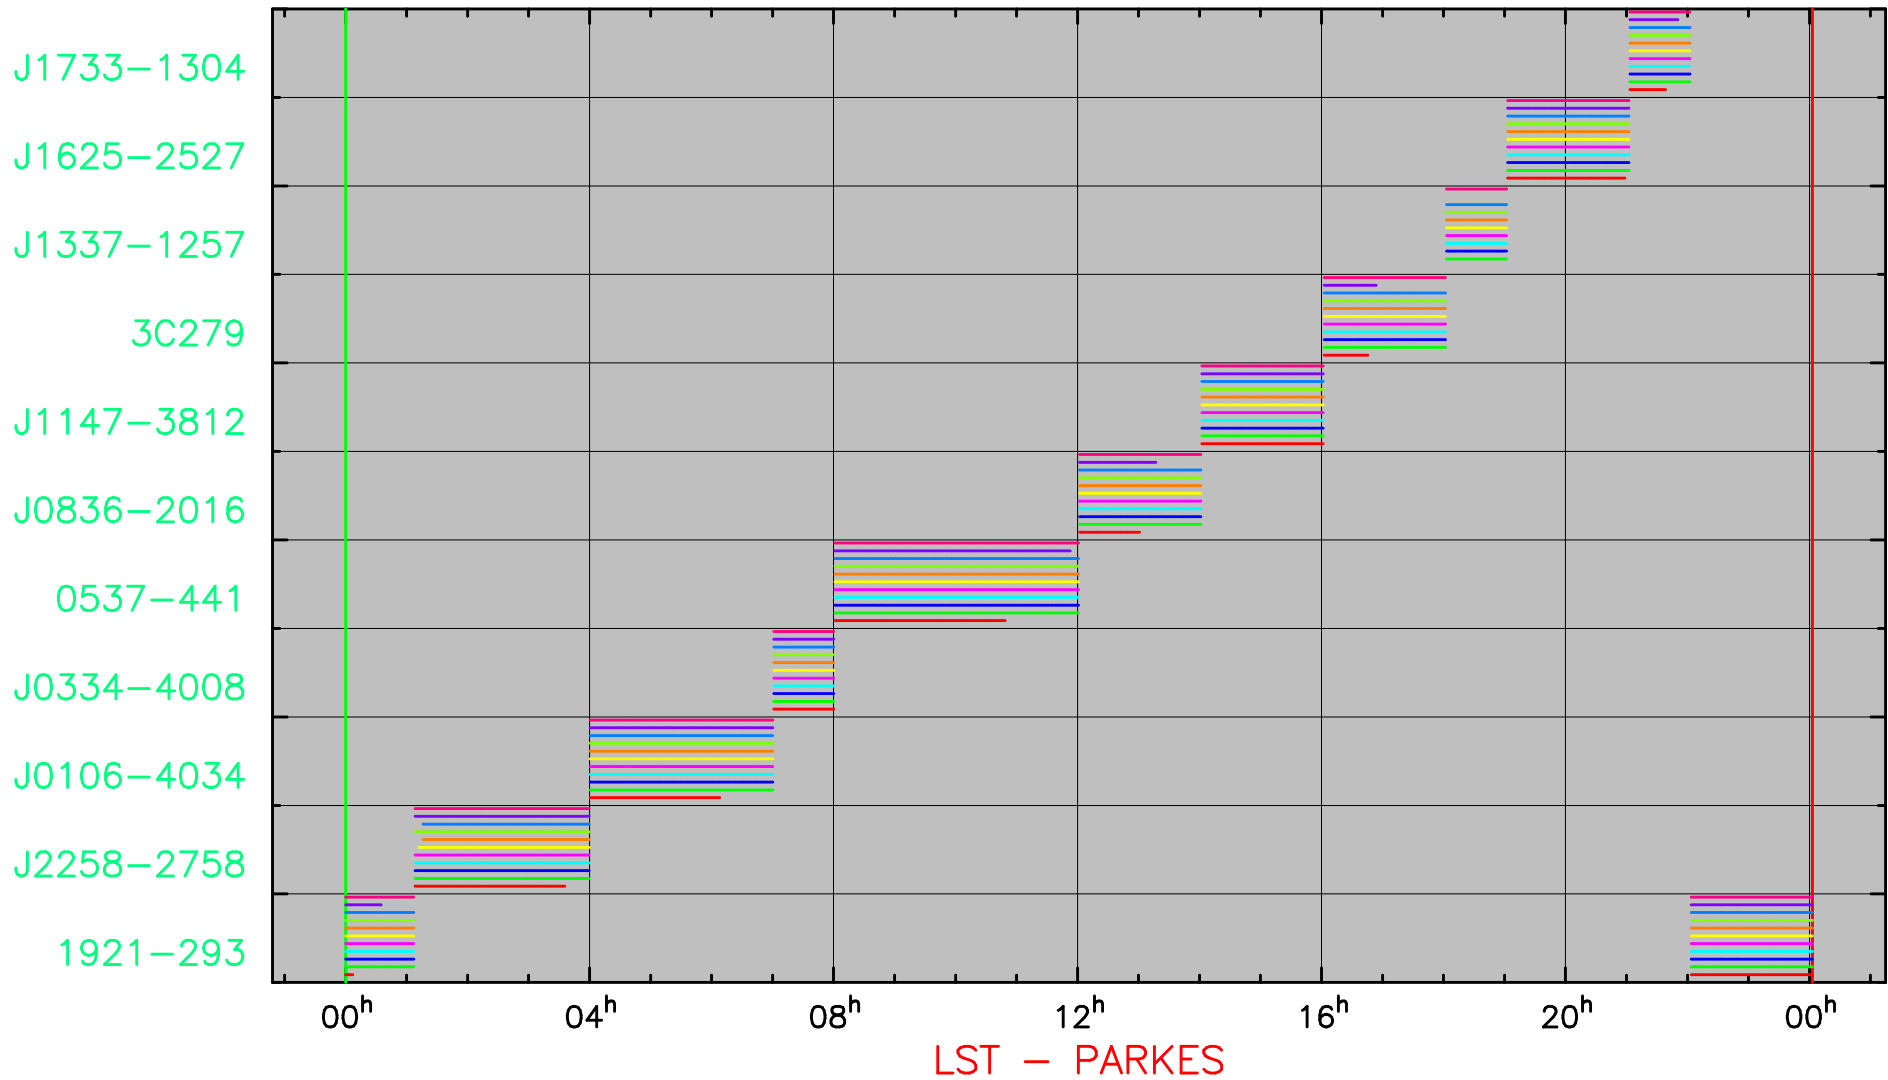

Experiment code: hart

PARKES CEDUNA ASKAP
ATCA HART WARK12M
MOPRA YARRAGAD DSS45LBA
HOBART KATHERIN