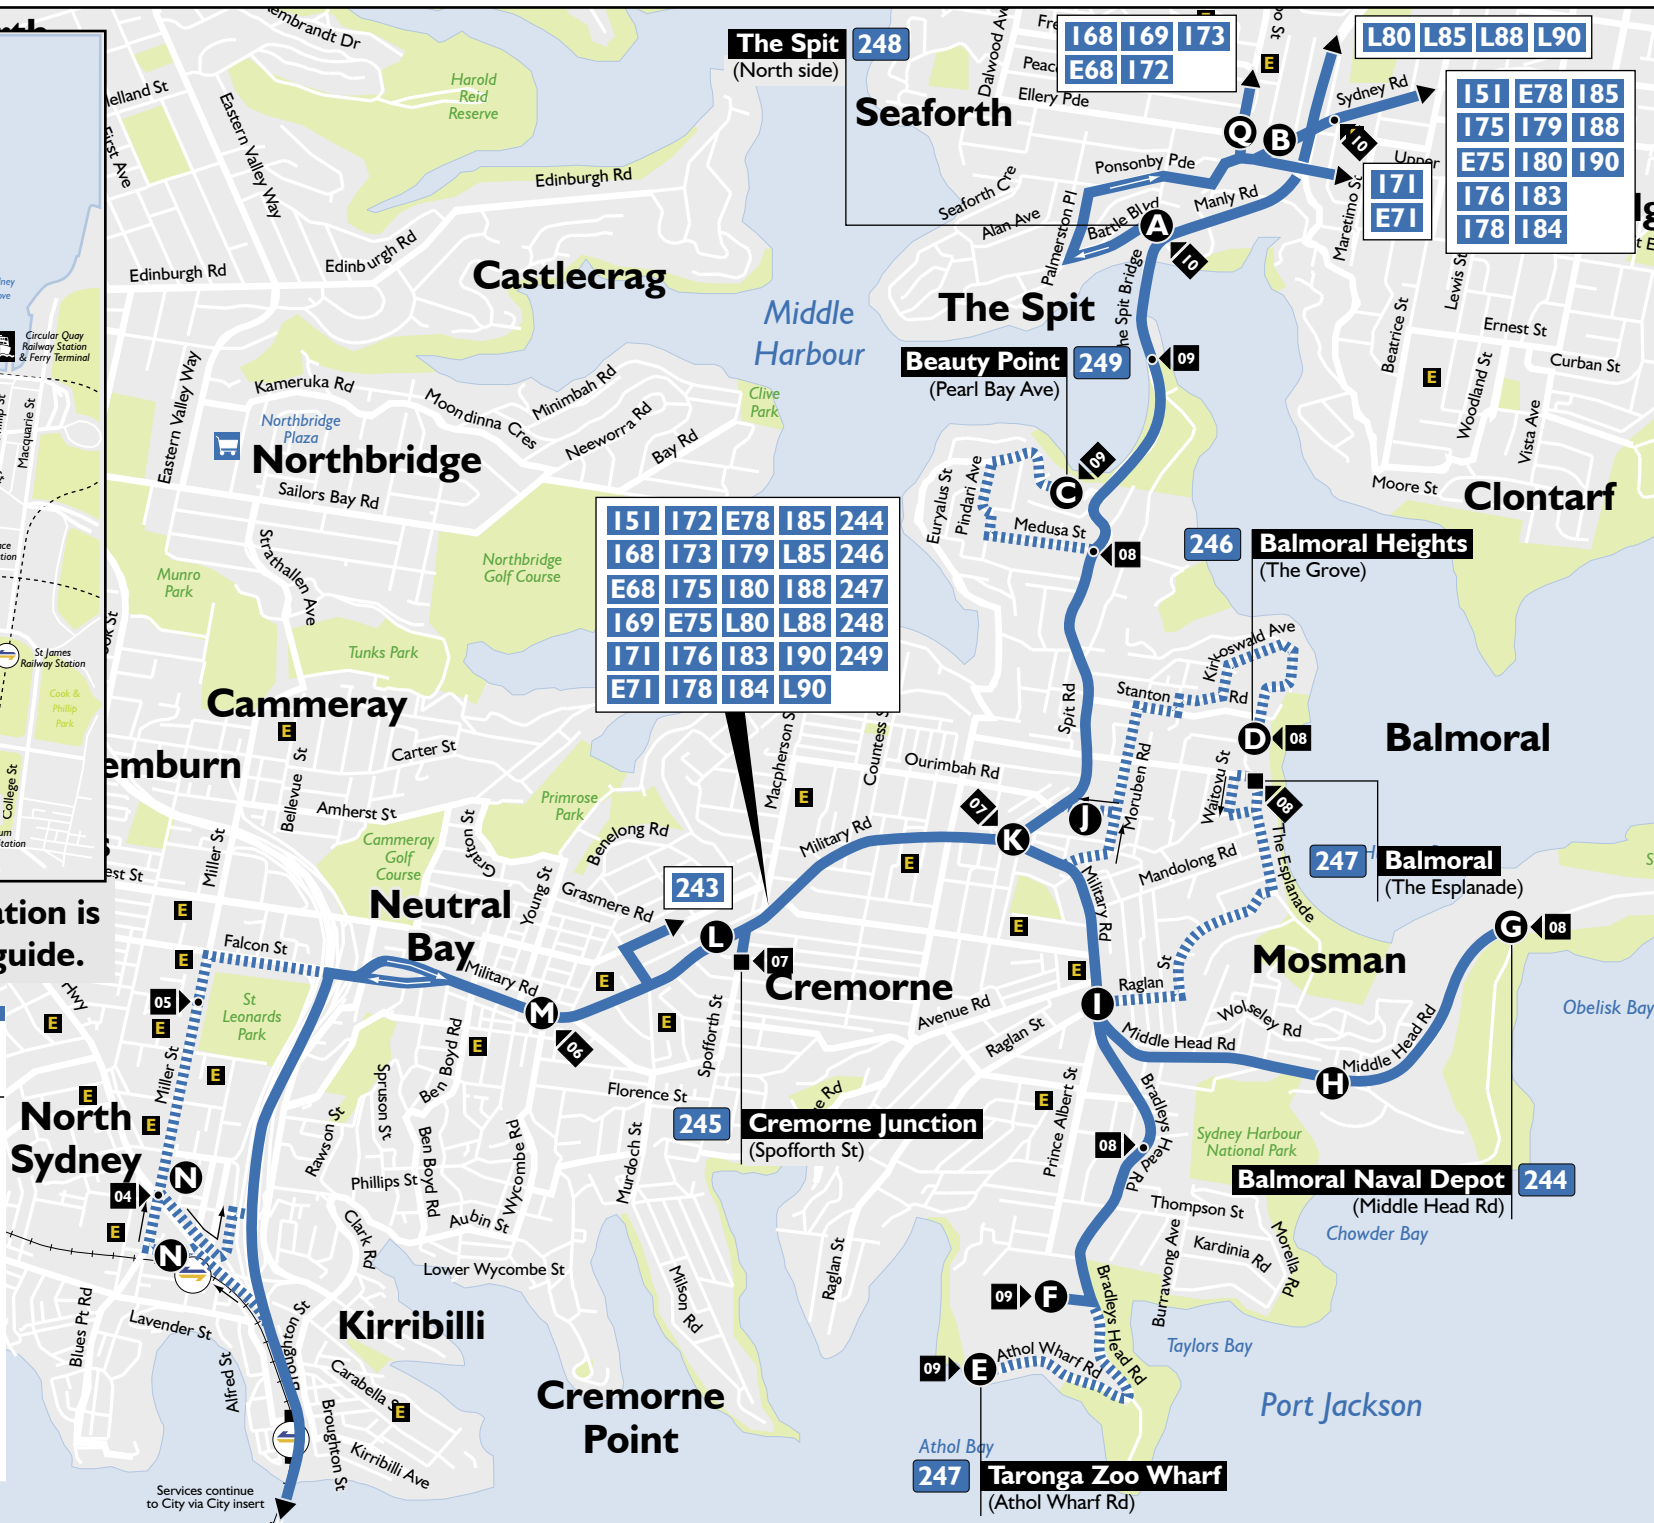

244/245/246/247/248/249 Mosman ◀ City

Sydney CBD

244 City - Wynyard
(Carrington St, Stand A)

245
246
247
248
249

Millers Point

Circular Quay

Wynyard

Sydney

244 City - QVB
(York St, Stand D)

247

Fare and Ticket information is available in our ticket guide.

Legend

- Bus Route
- Timing Point (see timetable)
- 244** Indicates Route Number
- Railway Line with Station
- Limited Service (see timetable)
- Shopping Centre
- School / Educational Institution
- Section Point

Diagrammatic Map - not to scale

TransitGraphics

Services continue to City via City insert