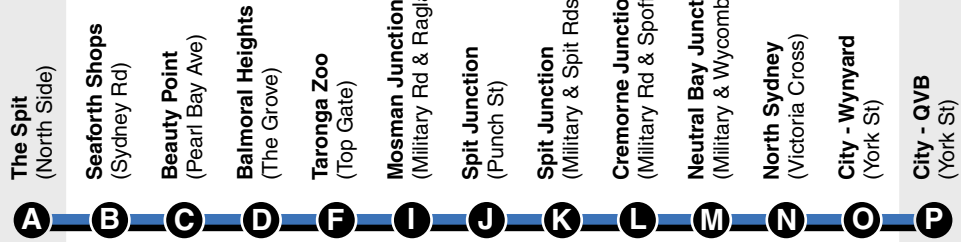

Routes L80, L85

Takes up & sets down only at Spit Junction, Cremorne Junction, Neutral Bay Junction, then sets down only at Lang Park and Wynyard.

Routes L88, L90

Takes up & sets down only at Spit Junction, Neutral Bay Junction, Lang Park, Wynyard, then sets down at City - QVB. Most journeys continue to Railway Square.

SCHOOL CHILDREN RESTRICTIONS

School children may be restricted from travel on part or all of the following journeys:-

Route 171	7:12am from Seaforth Shops
Route 248	7:27 and 7:47am from The Spit
Route 249	8:06am from Beauty Point

SERVICES TO CITY

Time Period

Showing Route Number

Monday to Friday

AM	A	B	C	D	F	I	J	K	L	M	N	O	P
151	4:21	4:23	4:25	4:30	4:35	4:37
184	4:47	4:50	4:53	5:06	5:13	5:16
248	5:04	5:08	5:17	5:21	5:23	5:30	5:36
188	5:22	5:26	5:28	5:36	c5:39
178 ♿	5:37	5:41	5:43	5:50	5:56
L90	5:42	5:46	5:46	5:54	5:56	c5:57
247	b5:49	5:52	5:56	5:58	6:05	6:11
184 ♿	5:59	6:03	6:05	6:13
173	5:56	6:05	6:09	6:11	6:19
247	6:04	6:07	6:11	6:13	6:20	6:26
L90	6:12	6:16	6:24	c6:27
176	6:18	6:22	6:24	6:33
247	6:15	6:19	6:22	6:26	6:28	6:37	6:43
185	6:26	6:30	6:32	6:41
L80	6:35	6:37	6:39	6:47
L90	6:35	6:39	6:47	c6:50
172	6:25	6:34	6:38	6:40	6:49
247	b6:34	6:37	6:41	6:43	6:52	6:58
179 ♿	6:44	6:48	6:57
168	6:37	6:46	6:50	6:52	7:01
L85	6:49	6:51	6:53	7:01
243	6:53	7:02
249	6:41	6:49	6:53	6:55	7:04
171 ♿	6:46	6:55	6:59	7:01	7:10
L88	6:57	7:01	7:09	c7:12
L80 ♿	6:58	7:00	7:02	7:10
247	6:50	6:54	6:57	7:01	7:03	7:12
176	6:58	7:02	7:04	7:13
173	6:52	7:01	7:05	7:07	7:16
L80	7:03	7:05	7:07	7:15
245	d7:09	7:20
L90	7:09	7:13	7:22	c7:25
175	7:09	7:13	7:15	7:24
247	7:04	7:08	7:11	7:15	7:17	7:26
249	e7:14	7:18	7:20	7:29
175	7:15	7:19	7:22	7:31
245 ♿	7:23	7:32
L80 ♿	7:19	7:22	7:24	7:33
243	7:24	7:33
246	7:18	7:19	7:23	7:25	7:34
E68	7:11	7:21	7:24	7:35
247	7:17	7:21	7:25	7:27	7:36
L85	7:23	7:26	7:28	7:37
171	7:12	7:22	7:26	7:29	7:38
245	d7:29	7:31	7:40