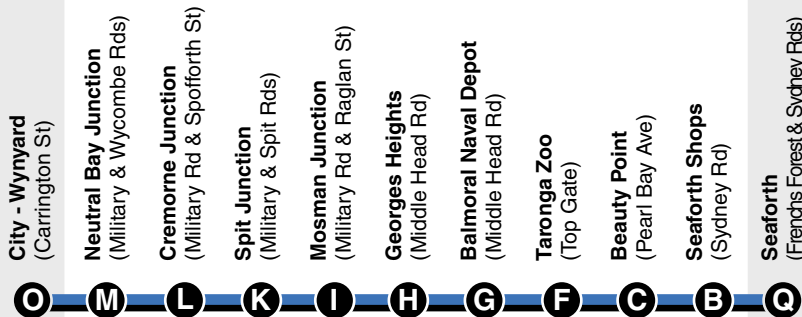

EXPLANATIONS

- [♿] Wheelchair-accessible.
- # FIRST STOP: Awaba St, Mosman.

CHRISTMAS / NEW YEAR PERIOD

Between Christmas & New Year (excluding Public Holidays) a reduced peak hour timetable may operate.

SERVICES FROM CITY

Time Period

Showing Route Number

Monday to Friday Continued...

PM

249	5:49	6:02	6:04	6:08	6:16
E71	#5:50	#6:02	#6:06	6:16
247	5:50	6:03	6:05	6:09	6:14
246	5:52	6:05	6:07	6:11
244	5:54	6:07	6:09	6:13	6:18	6:21	6:23
246 & ♿	5:56	6:09	6:11	6:15
247	5:58	6:11	6:13	6:17	6:22
E68 & ♿	#6:00	#6:12	#6:16	6:26
246	6:00	6:13	6:15	6:19
245	6:02	6:15	6:17
246	6:04	6:17	6:19	6:23
247	6:05	6:18	6:20	6:24	6:29
246	6:07	6:20	6:22	6:26
E71	#6:10	#6:22	#6:26	6:36
246	6:10	6:23	6:25	6:29
247 & ♿	6:12	6:25	6:27	6:31	6:36
246	6:14	6:27	6:29	6:33
175	#6:15	#6:27	#6:30	#6:33
243	6:15	6:28
246	6:17	6:30	6:32	6:36
E68	#6:19	#6:31	#6:35	6:45
247	6:19	6:32	6:34	6:38	6:43	6:48
249	6:23	6:36	6:38	6:42	6:50
E71	#6:25	#6:37	#6:41	6:51
246	6:25	6:38	6:40	6:44
247	6:27	6:40	6:42	6:46	6:50
246	6:32	6:45	6:47	6:51
244	6:34	6:47	6:49	6:53	6:57	7:00	7:02
246	6:37	6:49	6:51	6:55
E71	#6:40	#6:52	#6:56	7:06
246	6:40	6:52	6:54	6:58
247	6:42	6:54	6:56	7:00	7:04
243	6:45	6:56
246	6:47	6:58	7:00	7:04
247	6:49	7:00	7:02	7:06	7:10
175	#6:50	#7:02	#7:05	#7:08
245	6:52	7:03	7:05
246	6:54	7:05	7:07	7:11
247	6:57	7:08	7:10	7:14	7:18
246	7:01	7:12	7:14	7:18
245	7:03	7:14	7:16
247 & ♿	7:05	7:16	7:18	7:22	7:26
183 & ♿	#7:05	#7:17	#7:20	#7:23	7:33
173	#7:08	#7:20	#7:23	#7:26	7:36
246	7:09	7:20	7:22	7:26
245	7:13	7:24	7:26
168	#7:15	#7:27	#7:30	#7:33	7:43

SERVICES FROM CITY

Time Period

Showing Route Number

P City - QVB
(York St)
Stand
D

O City - Wynyard
(Carrington St)

N North Sydney Station
(Blue St)
Stand
D

M Neutral Bay Junction
(Military & Wycombe Rds)

L Cremorne Junction
(Military Rd & Spofforth St)