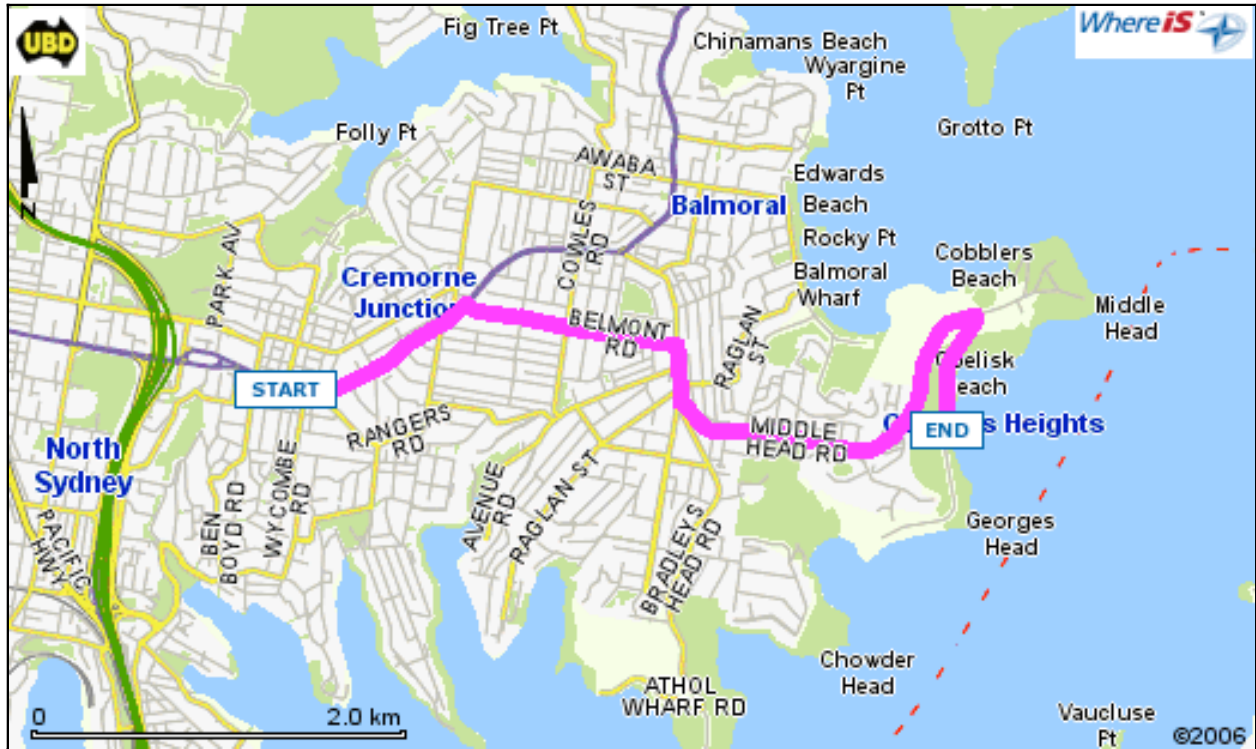

Step-by-Step Directions & Maps

From: Military Rd, Neutral Bay New South Wales **5.29 km 13 mins**
To: Chowder Bay Rd, Mosman New South Wales

Segment 1	Travel	Time	Maps
START Start: Start at MILITARY RD, MOSMAN - head towards WYCOMBE RD	1.12 km	1 min	
➔ Turn right at BELMONT RD, MOSMAN	309 m	< 1 min	
🔄 At the ROUNDABOUT - take the 2nd exit onto BELMONT RD, MOSMAN	232 m	< 1 min	
🔄 At the ROUNDABOUT - take the 2nd exit onto BELMONT RD, MOSMAN	595 m	< 1 min	
➔ Turn right at MILITARY RD, MOSMAN	306 m	< 1 min	
🔄 At the ROUNDABOUT - take the 1st exit onto MIDDLE HEAD RD, MOSMAN	2.08 km	3 mins	
➔ Turn right at CHOWDER BAY RD, MOSMAN	643 m	7 mins	
END Finish: Stop at CHOWDER BAY RD, MOSMAN	0 m	< 1 min	
Subtotal:		5.29 km	13 mins

Total: 5.29 km 13 mins