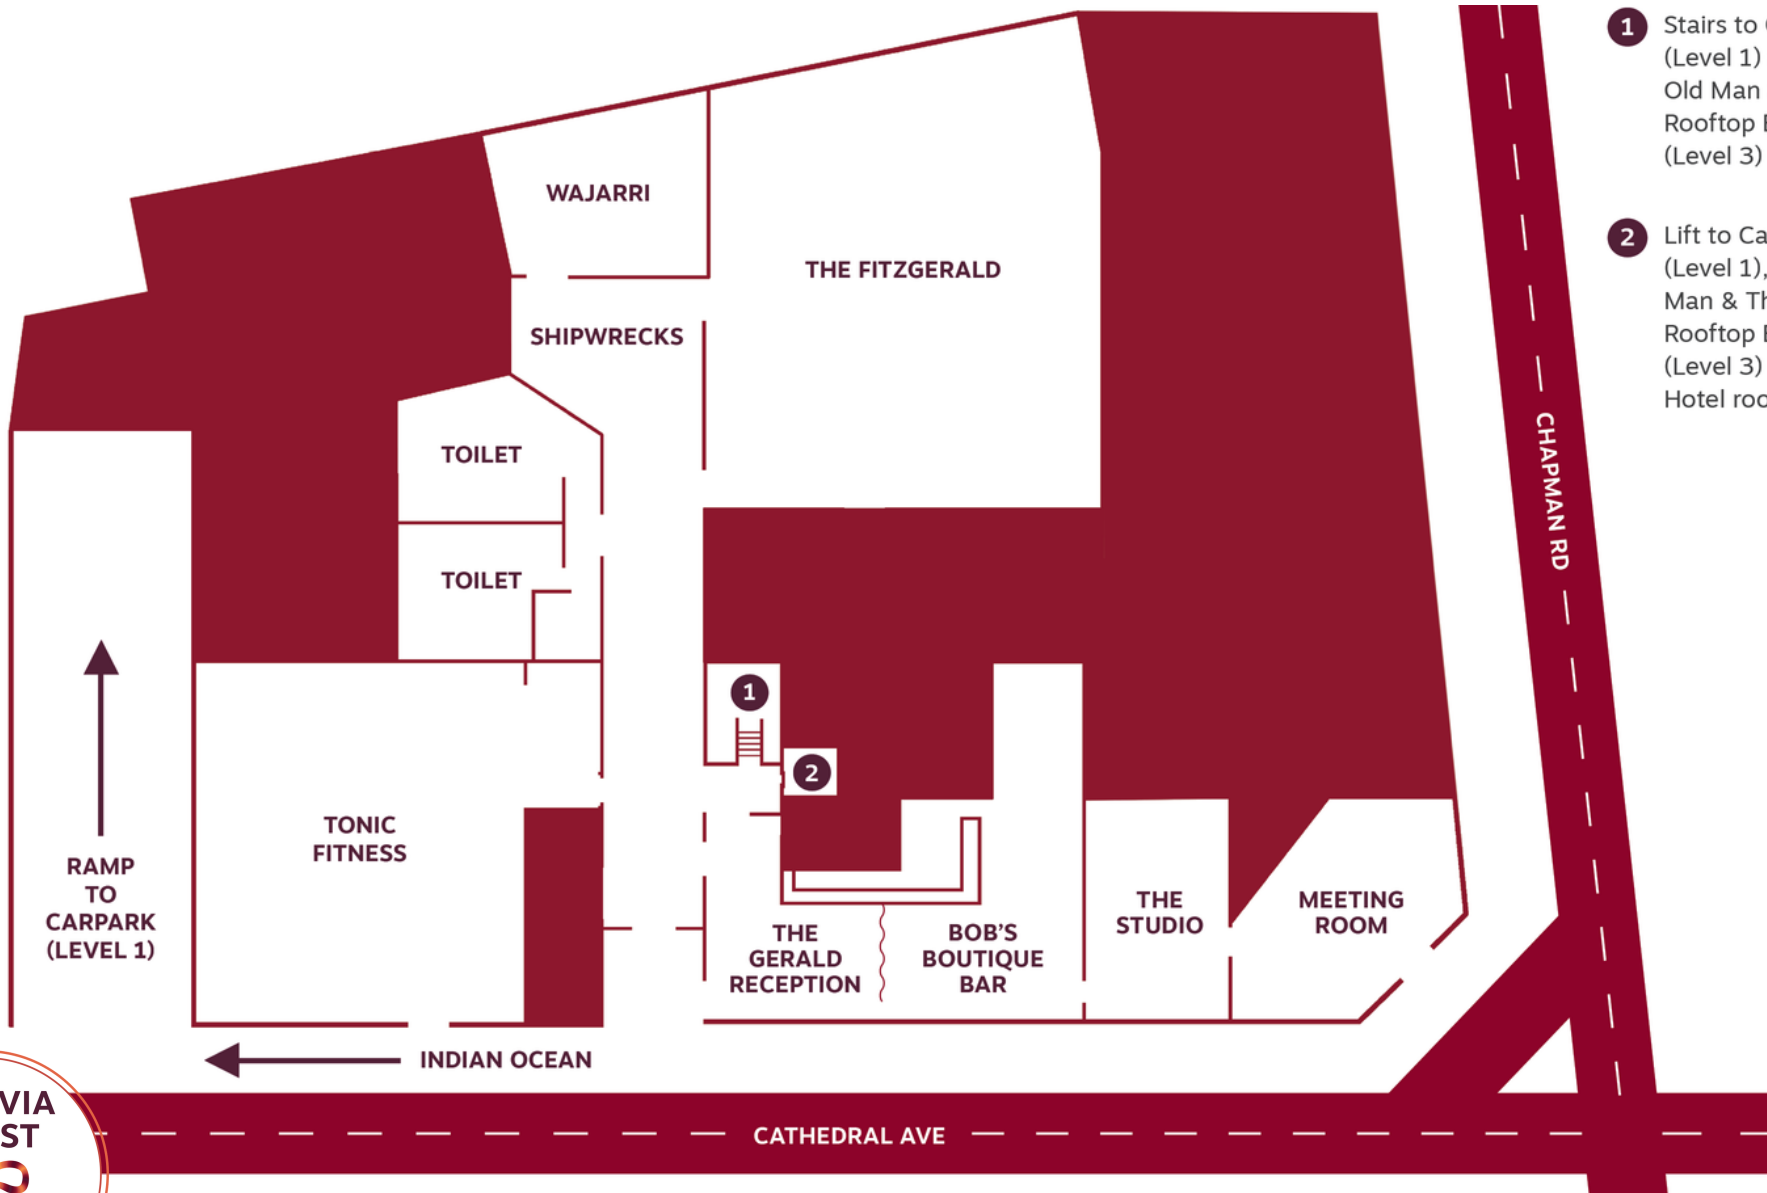

GROUND FLOOR MAP

- 1** Stairs to Carpark (Level 1) and The Old Man & The sea Rooftop Bar (Level 3)
- 2** Lift to Carpark (Level 1), the Old Man & The Sea Rooftop Bar (Level 3) and all Hotel rooms