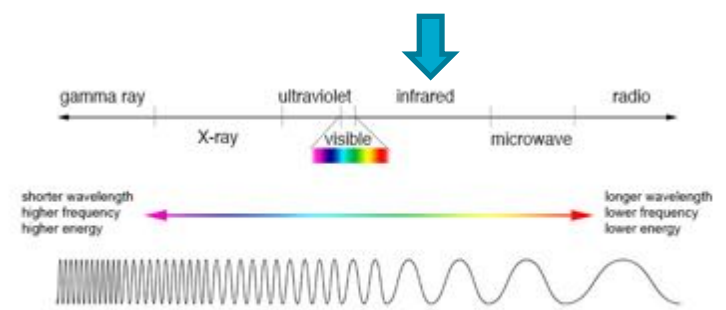

Hardknott INFRARED IPA

- Millom, England
- 'Oxymoronic IPA' lots of hops but also crystal malt
- Infrared emission – dust tracer