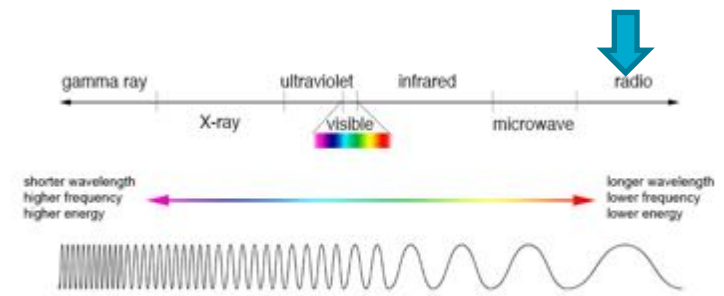

Collective Arts **RADIO** The Mothership

(only one not personally sampled!)

- Hamilton, Canada
- Imperial / double IPA
- Radio!