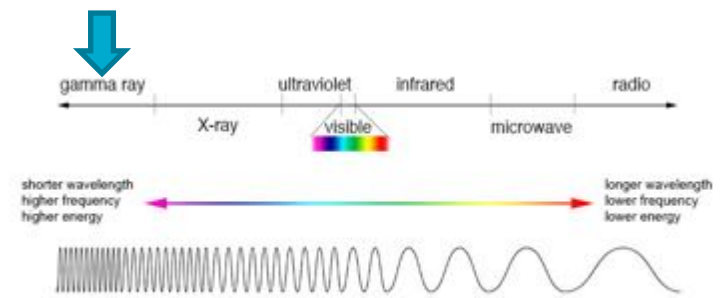

Yeastie Boys Australia **White Noise**

- Australia (Wellington, NZ originally)
- German white, or 'weisse' = wheat beer (top fermented, more wheat)
- White noise - random signal having equal intensity at different frequencies

The Spectrum

Beavertown **GAMMA RAY** American pale ale

- London, England
- American Pale Ale
- Gamma rays (photon energy > 100 keV), solar flares, pulsars, supernovae,

Hahn Premium LIGHT

- Originally Camperdown, Australia
- 'Light' beer – low strength
- Optical view dominated by stars, obscured by dust