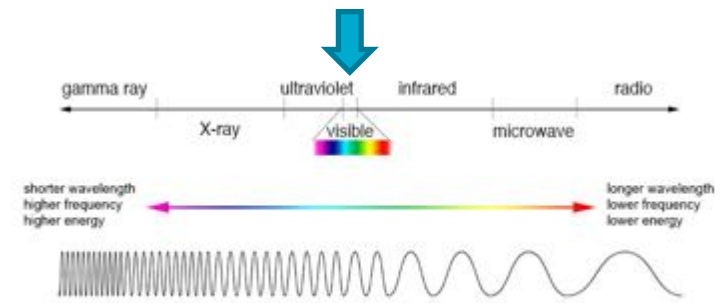

The Spectrum

Beavertown **GAMMA RAY** American pale ale

- London, England
- American Pale Ale
- Gamma rays (photon energy > 100 keV), solar flares, pulsars, supernovae,

Hahn Premium LIGHT

- Originally Camperdown, Australia
- 'Light' beer – low strength
- Optical view dominated by stars, obscured by dust