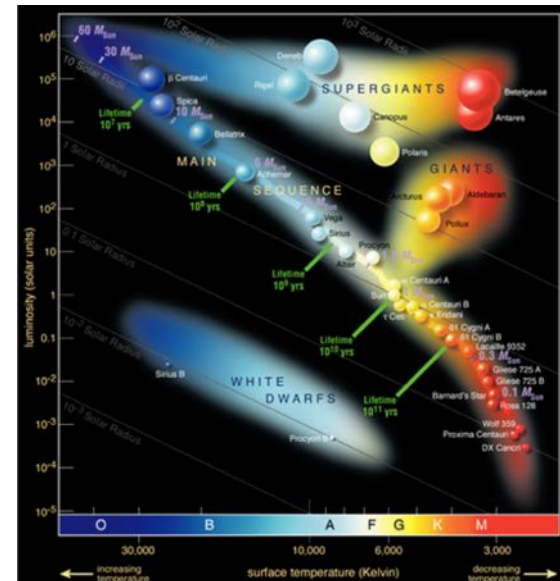

- Ellon, Scotland
- Amber Ale / Extra Special Bitter
- brewed with amber malt,
copper/brown colour, bit stronger
- Physics – underpins all we do in astronomy! The main goal of physics is to understand the universe that surrounds us

Sparkke What's **PLANET B** ? New England Pale Ale

- Adelaide, Australia
- New England Pale Ale / Pilsner, with 6 (!) hops, mostly US
- Planet B ~~not allowed to comment because its climate change~~

J.W. Lees Manchester **STAR** strong ale

- Manchester, England
- Strong ale - 7.3% alcohol by volume, Golding Hops
- Star:

3 Raven **GALAXY** Juicy New England IPA

(although actually anything with **GALAXY** hops)

- Thornbury, Australia
- New England IPA – unfiltered and/or double IPA, with maximum hops
- ‘Galaxy’ is an Australian hop, tropical fruits, citrus fruits

The Spectrum

Beavertown **GAMMA RAY** American pale ale

- London, England
- American Pale Ale
- Gamma rays (photon energy > 100 keV), solar flares, pulsars, supernovae,

Hahn Premium LIGHT

- Originally Camperdown, Australia
- 'Light' beer – low strength
- Optical view dominated by stars, obscured by dust