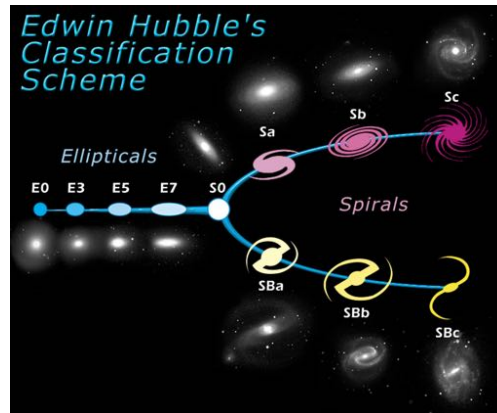

Sparkke What's **PLANET B** ? New England Pale Ale

- Adelaide, Australia
- New England Pale Ale / Pilsner, with 6 (!) hops, mostly US
- Planet B ~~not allowed to comment because its climate change~~

J.W. Lees Manchester **STAR** strong ale

- Manchester, England
- Strong ale - 7.3% alcohol by volume, Golding Hops
- Star:

3 Raven **GALAXY** Juicy New England IPA

(although actually anything with **GALAXY** hops)

- Thornbury, Australia
- New England IPA – unfiltered and/or double IPA, with maximum hops
- ‘Galaxy’ is an Australian hop, tropical fruits, citrus fruits