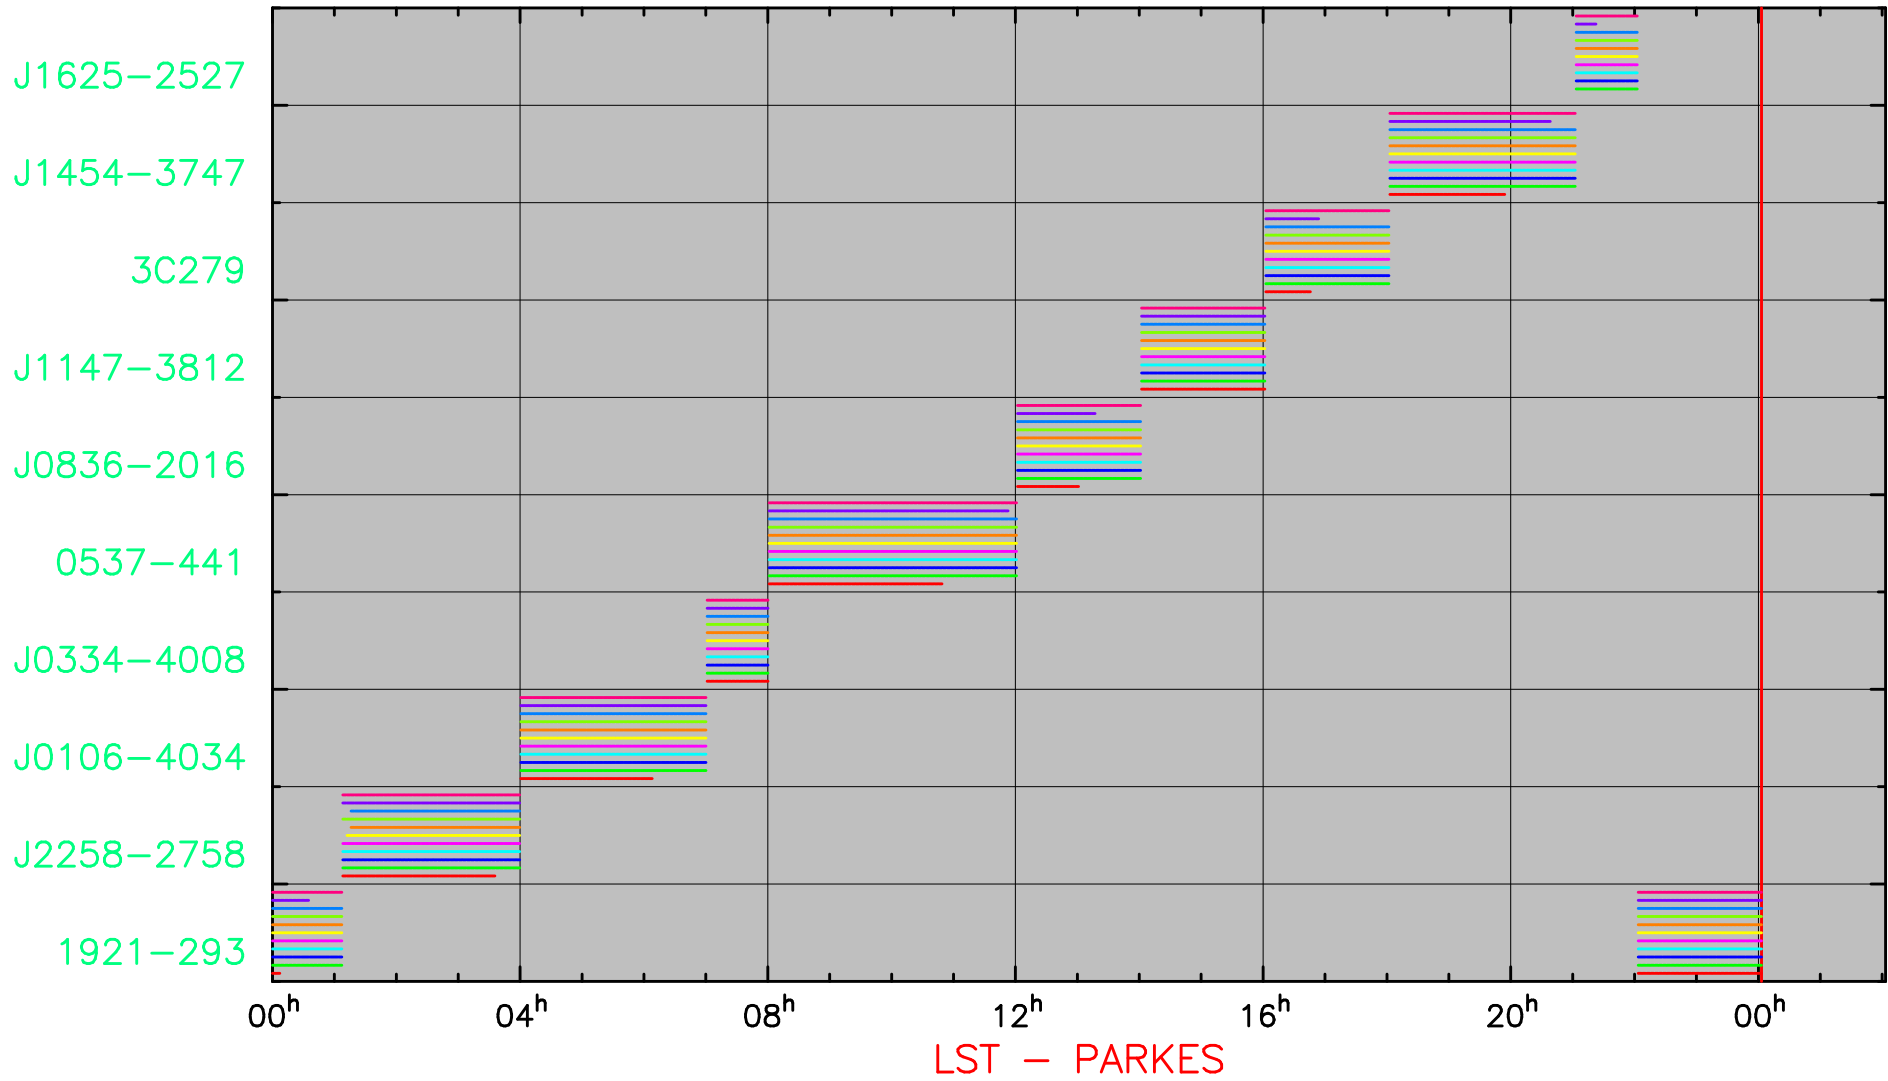

Experiment code: hart

PARKES  
ATCA  
MOPRA  
HOBART  
CEDUNA  
HART  
YARRAGAD  
KATHERIN  
ASKAP  
WARK12M  
DSS45LBA