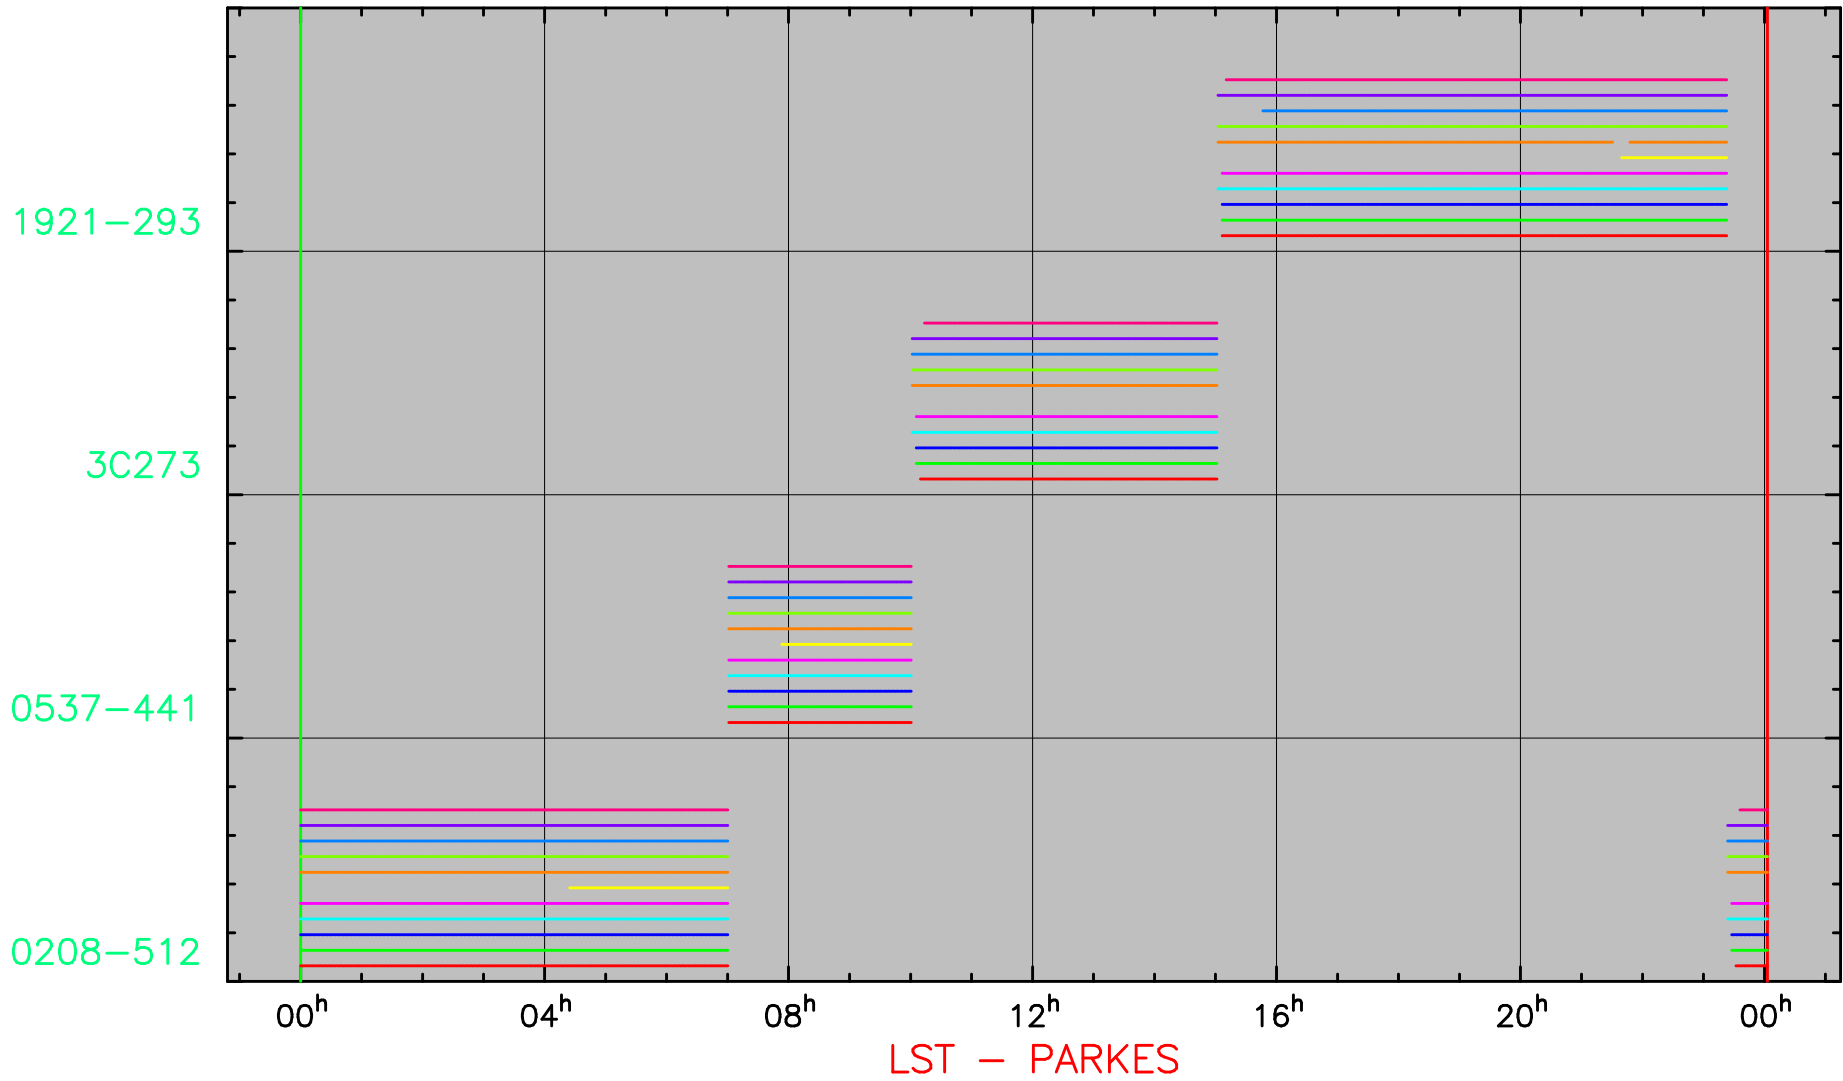

Experiment code: lba

PARKES
ATCA
MOPRA
HOBART
CEDUNA
HART
YARRAGAD
KATHERIN
ASKAP
WARK12M
DSS43LBA