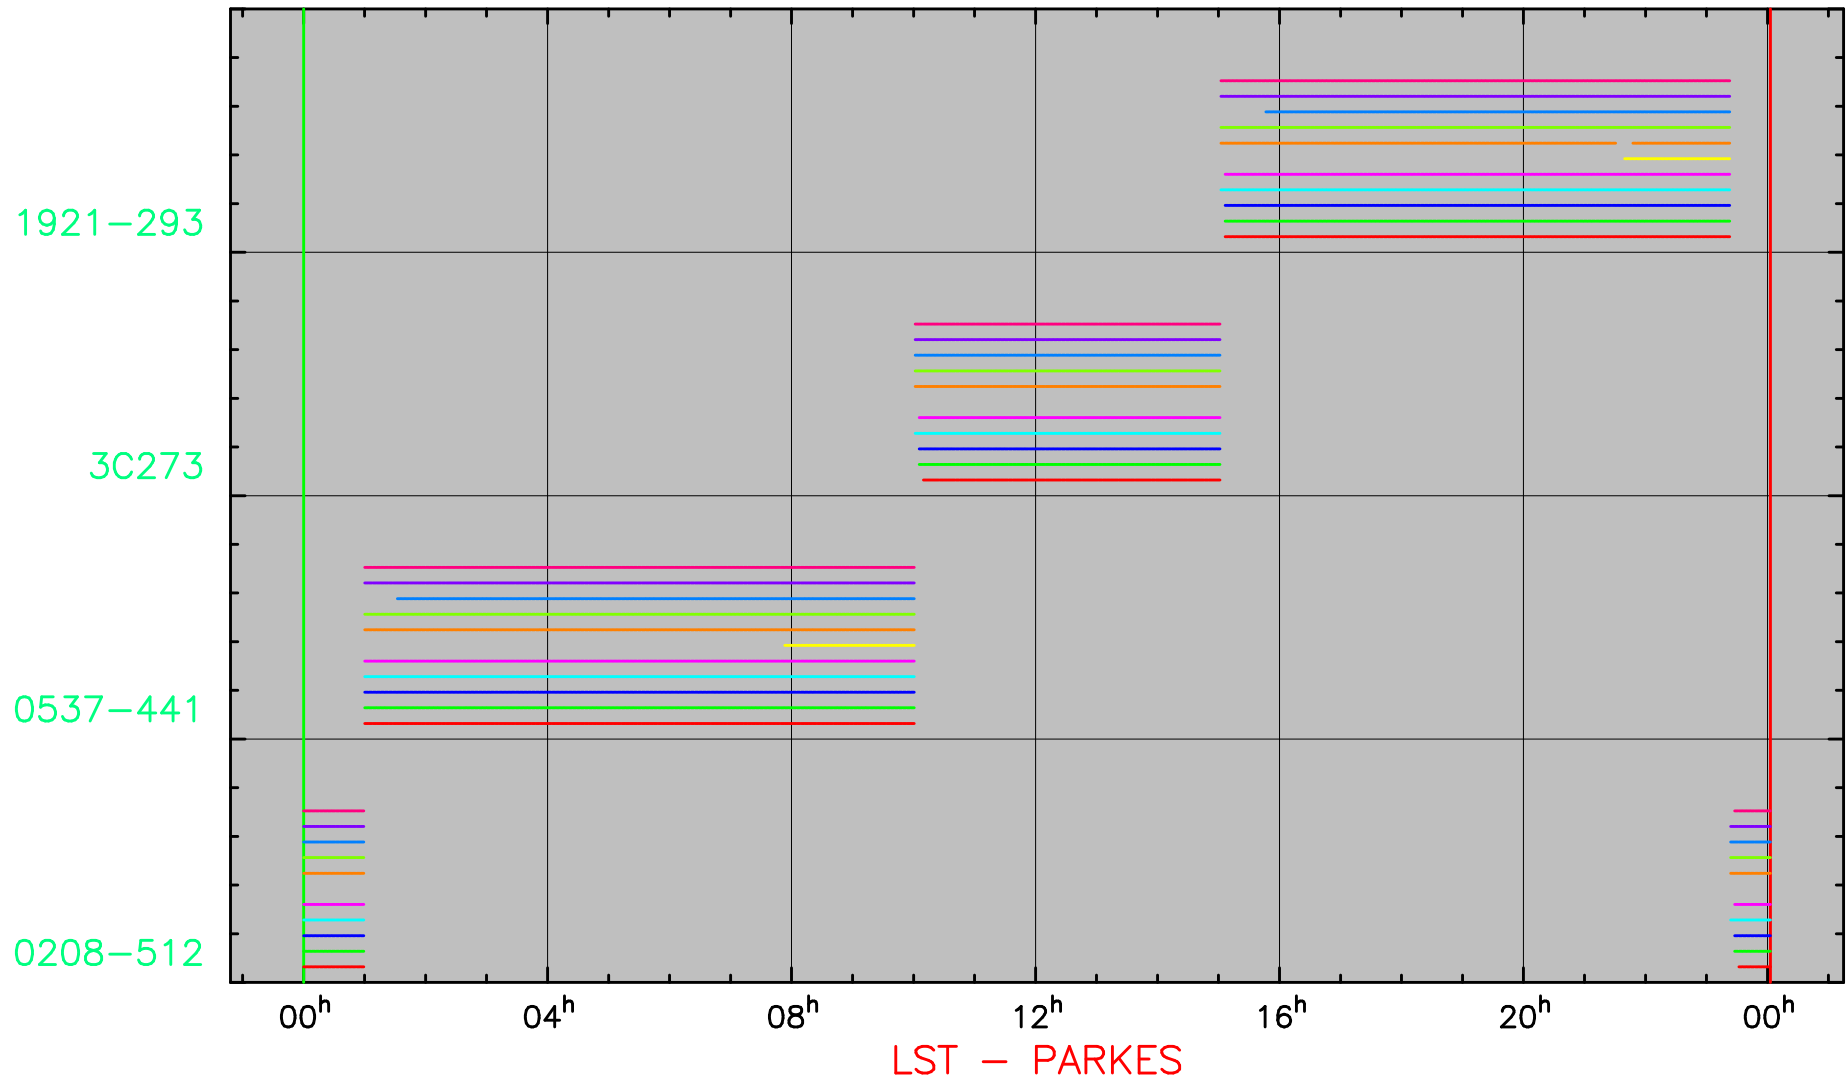

Experiment code: lba

PARKES CEDUNA ASKAP  
ATCA HART WARK12M  
MOPRA YARRAGAD DSS45LBA  
HOBART KATHERIN